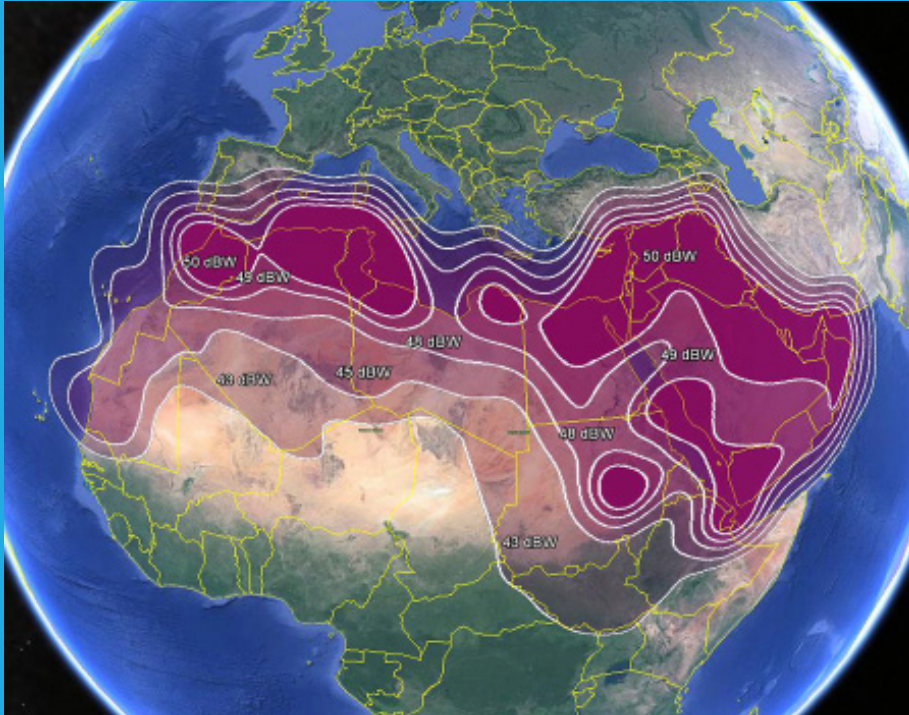

Es'hail-2

Ku-Band Coverage (*MENA Region Downlink*)