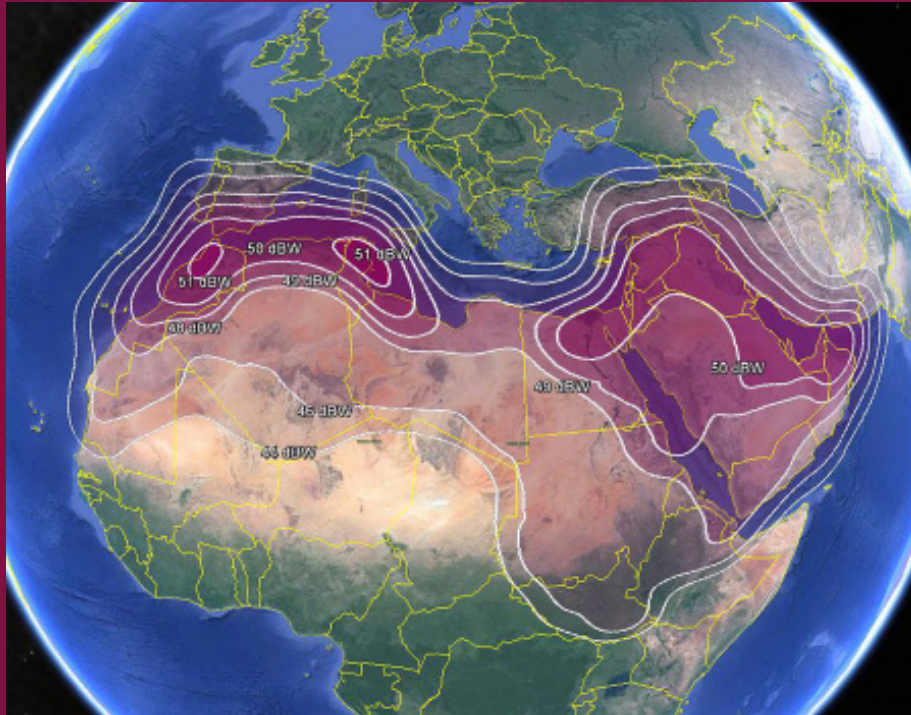

Es'hail-1

Ku-Band Coverage (*MENA Region Downlink*)