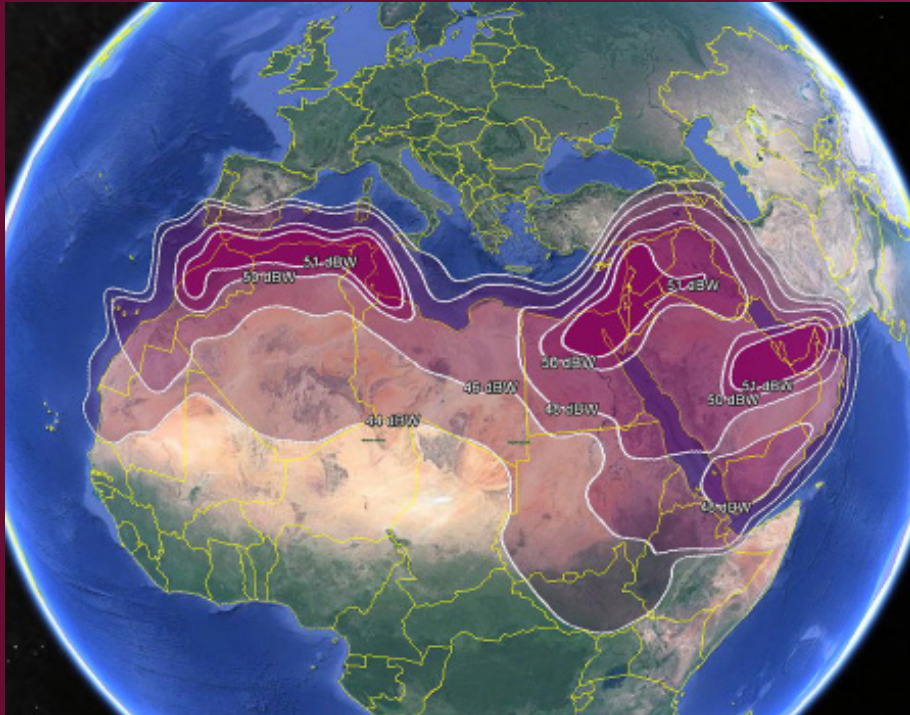

Ka-band transponders on Es'hail-1 can accommodate data rates over 300 Mbps, allowing for solutions in both broadband and trunking.

With a beam covering Qatar and the surrounding area and a steerable beam that can be located anywhere on the visible earth from the 25.5°E orbital position, two-way trunking links can quickly be established from locations such as London, Moscow, Madagascar, Rio de Janeiro, Kabul, Mumbai, Johannesburg, Reykjavik, and even China.

Es'hail-1

Ku-Band Coverage (*MENA Region Downlink*)

Es'hail-1

Ka-Band Coverage (*MENA Region Downlink*)

ILLUSTRATIVE VIEW
OF THE EARTH FROM
25.5°E / 26°E
ORBITAL LOCATION

Es'hail-2

Es'hail-2 is a powerful multi-band satellite providing an expanded mission and superior coverage across the Middle East.